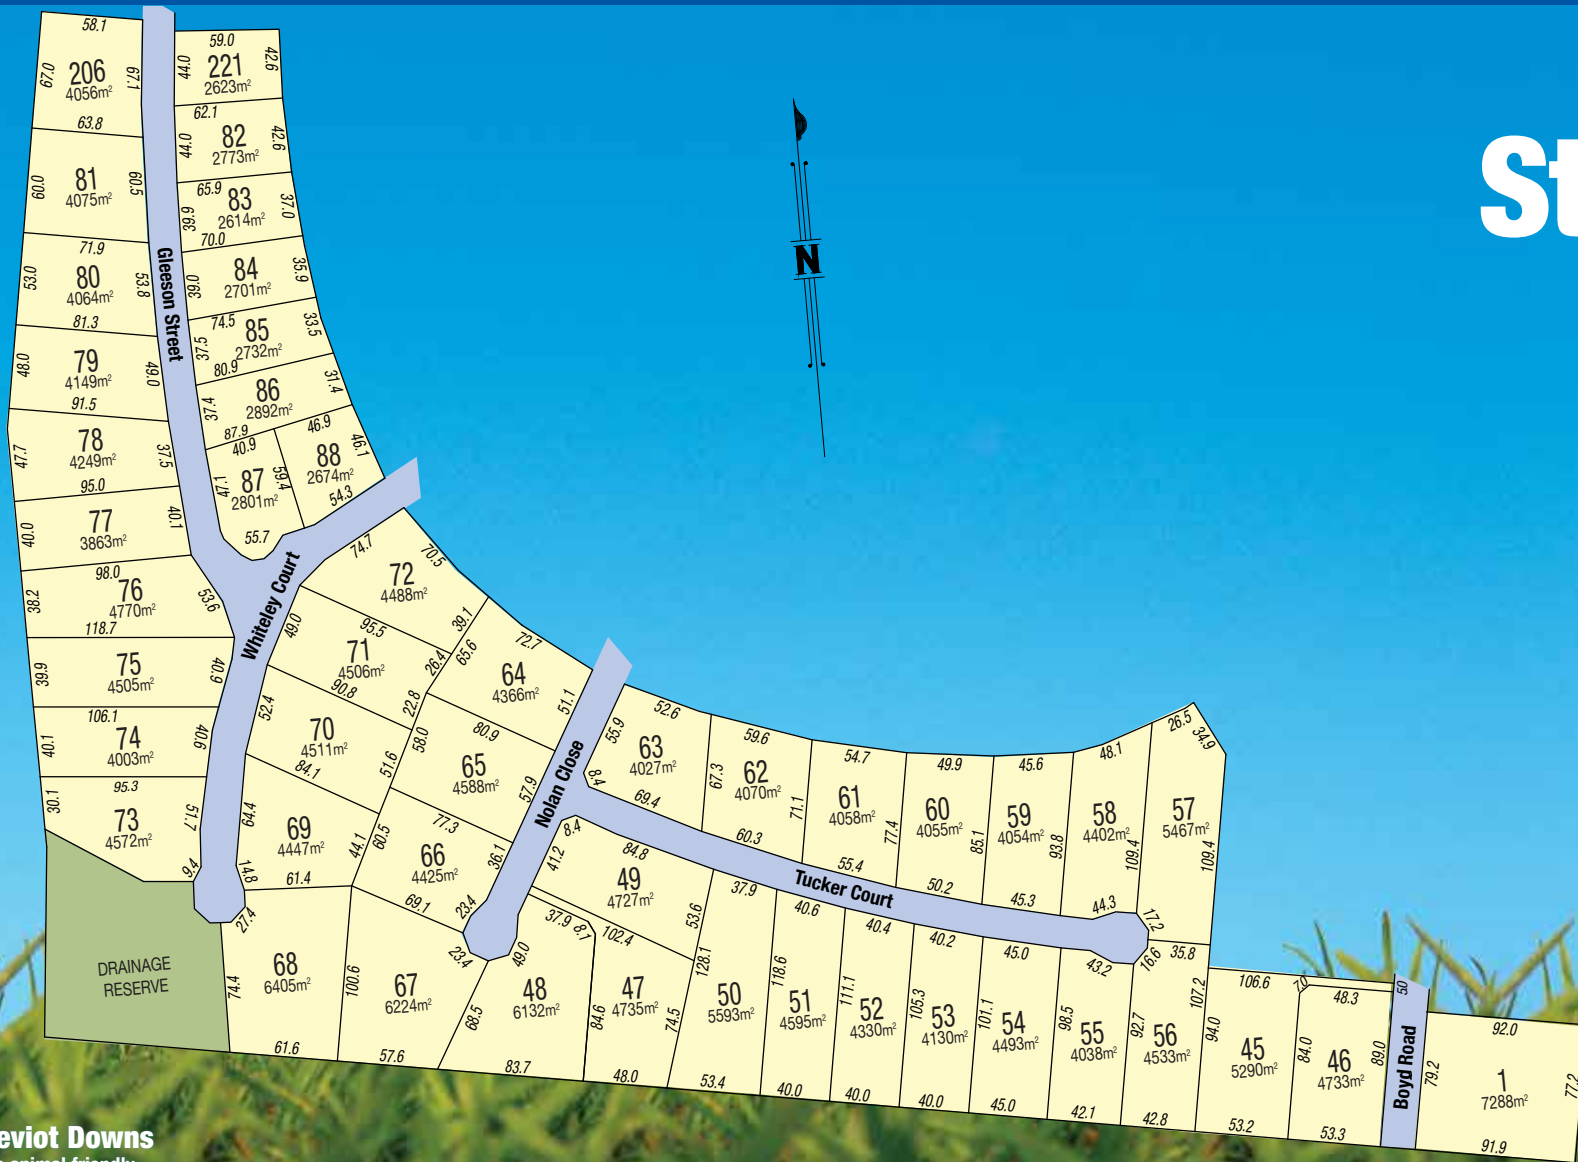

# Stage 28

**Teviot Downs**  
an animal friendly  
environment

Endorsed by  
**RSPCA**

Whilst all care has been taken to ensure accuracy in the preparation of the particulars herein, no warranty can be given and interested parties must therefore rely on their own enquiries. All dimensions are subject to survey plan registration by the Department of Natural Resources and Mines, Brisbane.